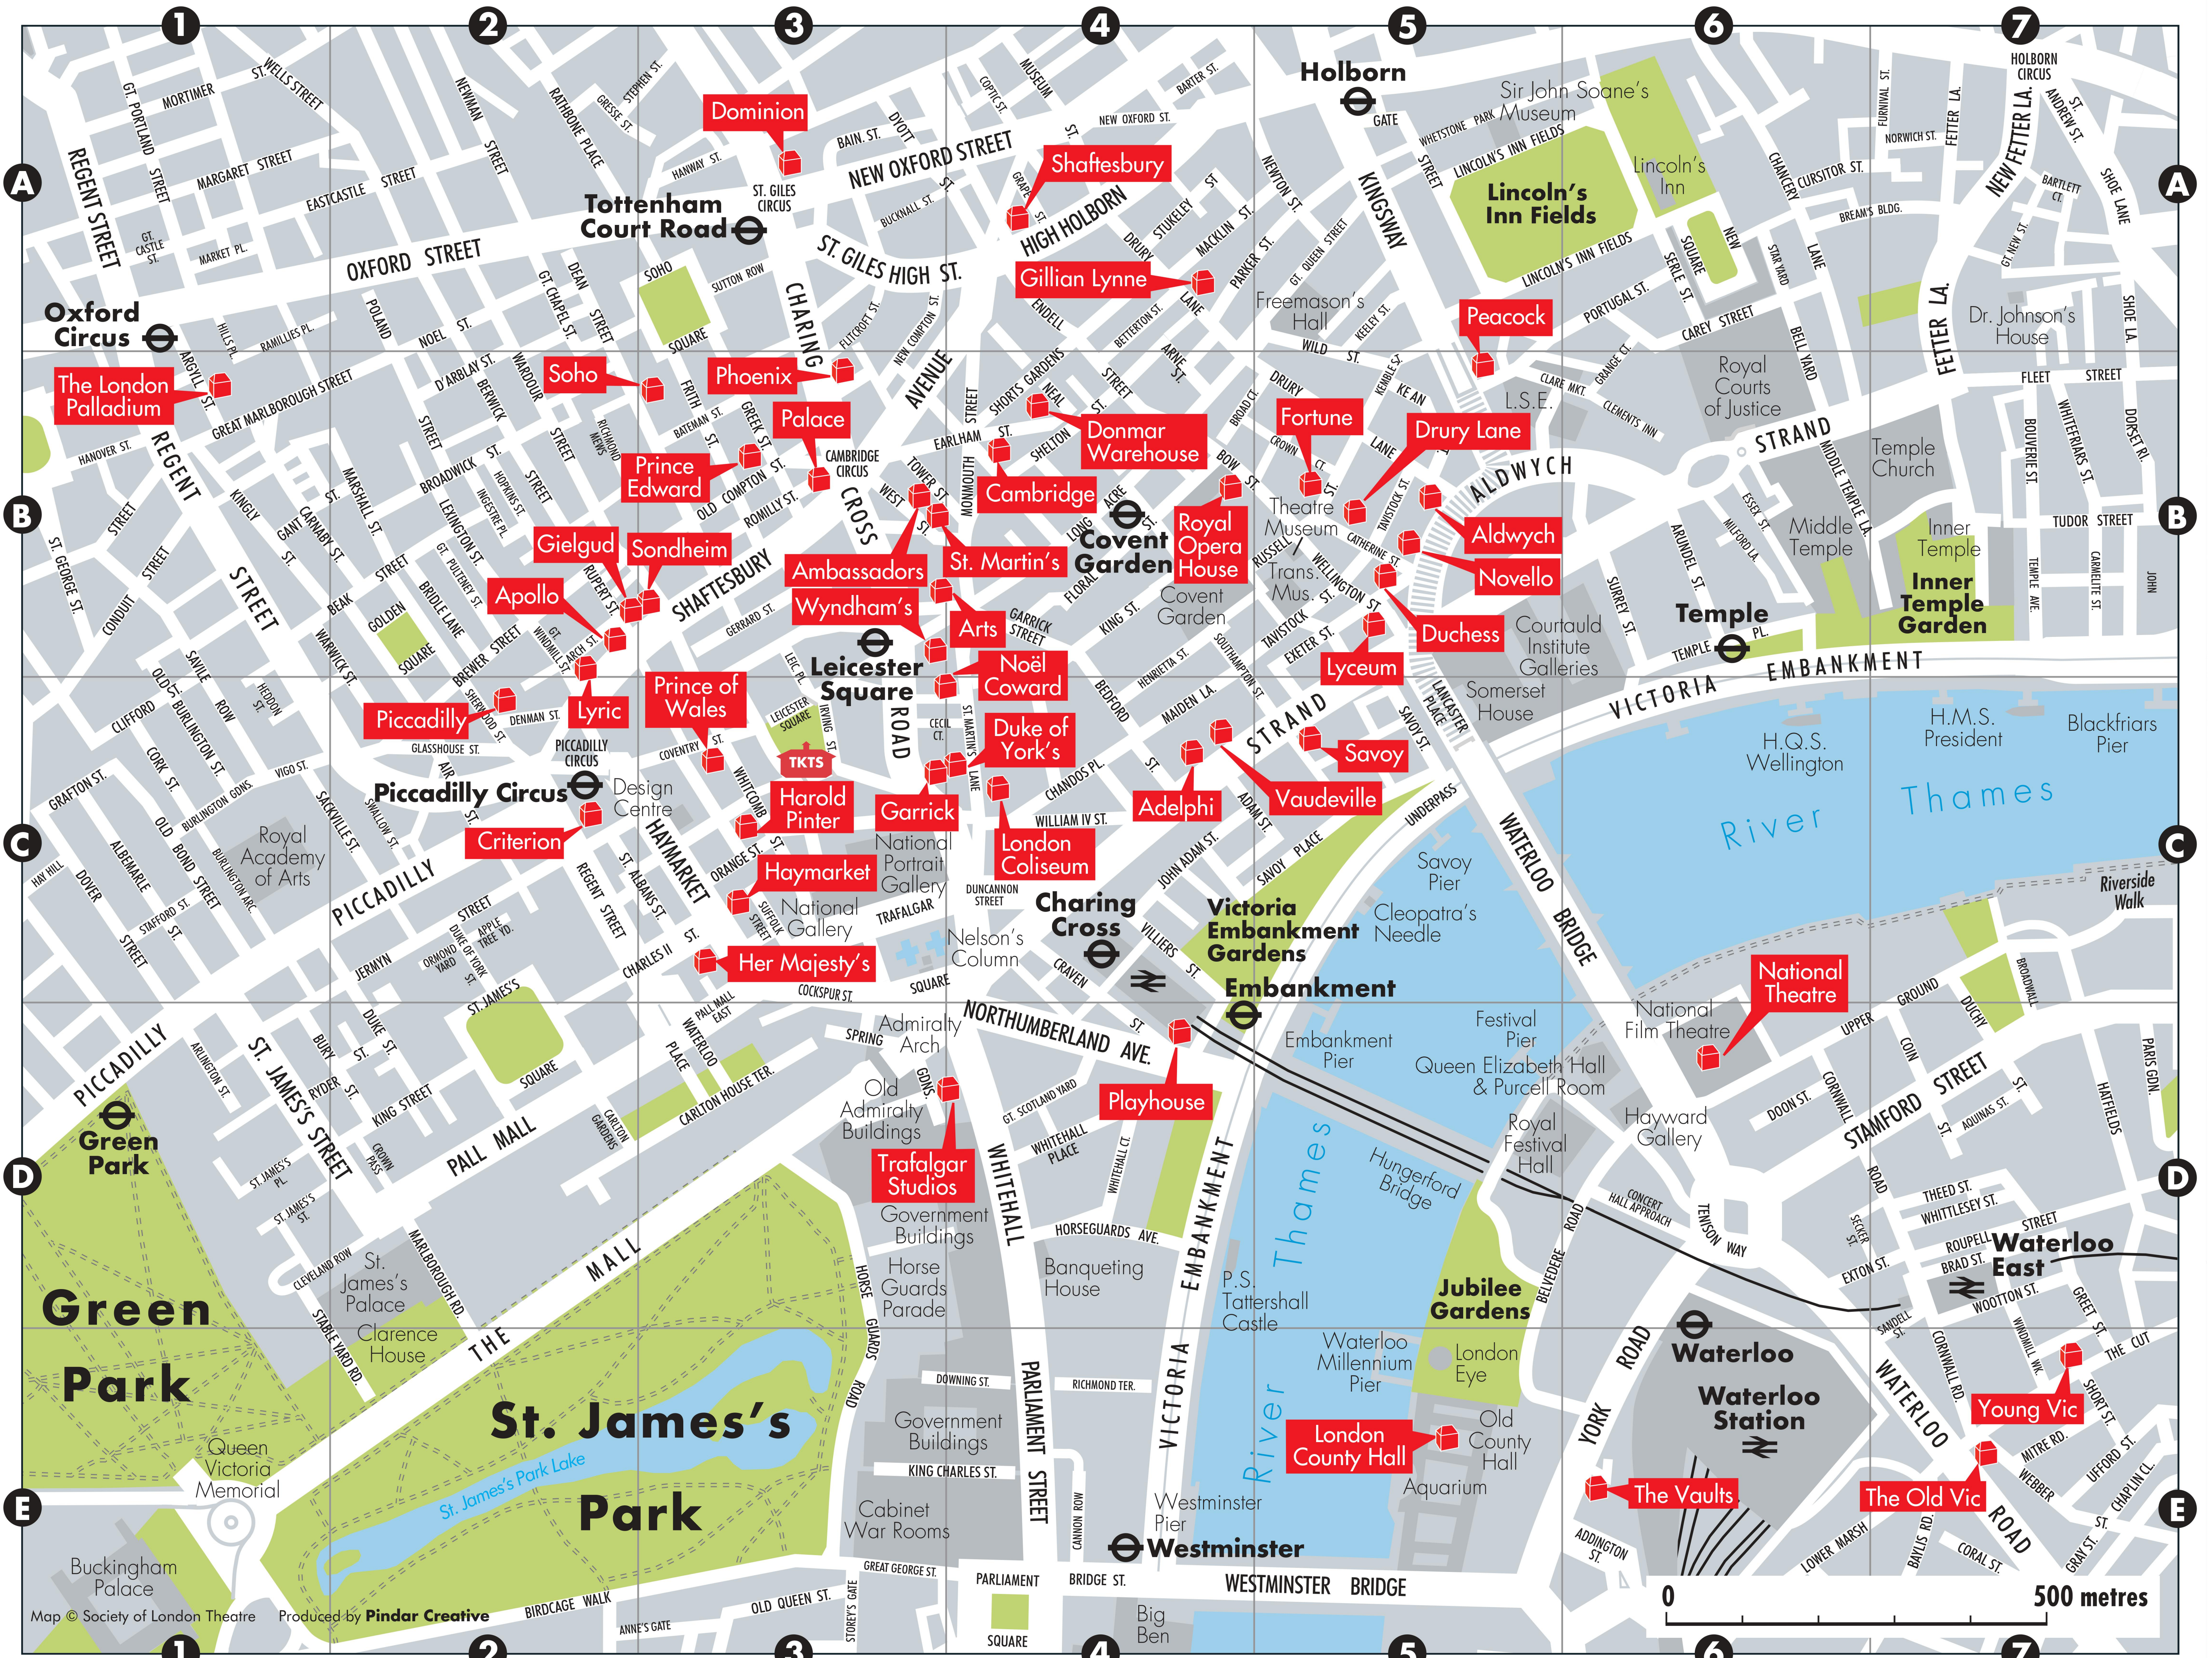

# Find your way around Theatreland

INDEX TO THEATRES	
Adelphi	Strand C4
Aldwych	Aldwych B5
Almeida	Almeida Street Highbury & Islington B5
Apollo	Shafesbury Avenue Victoria B2
Apollo Victoria	Wilton Street Victoria B3
Arts	Great Newport Street Barbican B3
Barbican	Silk Street Barbican A4
Bloomsbury	Gordon Street Euston Square B4
Bush	Uxbridge Road Shepherd's Bush Market B4
Cadogan Hall	Sloane Terrace Sloane Square B4
Cambridge	Earlham Street B4
Criterion	Piccadilly Circus C2

Dominion	Tottenham Court Road A3
Donmar Warehouse	Earlham Street B4
Drury Lane, Theatre Royal	Catherine Street B5
Duchess	Catherine Street B5
Duke of York's	St Martin's Lane C4
Fortune	Russell Street B2
Garrick	Charing Cross Road C3
Gielgud	Shafesbury Avenue B2
Arts	Charing Cross Road C3
Lyric	Hammersmith King Street Hammersmith B2
Menier Chocolate Factory	Southwark Street London Bridge A4
National Theatre	South Bank D6
Noël Coward	St Martin's Lane C4
Novello	Aldwych B5
The Old Vic	The Cut E7
The Other Palace	Palace Street Victoria B3
Her Majesty's	Haymarket C3
Haymarket, Theatre Royal	Haymarket C3

Palace	Shafesbury Avenue B3
Peacock	Portugal Street B5
Phoenix	Charing Cross Road B3
Piccadilly	Denman Street C2
Playhouse	Northumberland Avenue D4
Prince Edward	Old Compton Street B3
Prince Of Wales	Coventry Street C3
Regent's Park Open Air	Regent's Park Baker Street B4
Royal Court	Sloane Square Sloane Square B4
Royal Opera House	Bow Street Angel B3
Sadler's Wells	Rosebery Avenue Angel B3
St Martin's	West Street C5
Savoy	Strand C5
Shafesbury	Shafesbury Avenue A4

Shakespeare's Globe	New Globe Walk Cannon Street B3
Soho	Dean Street Soho B3
Sondheim	Shafesbury Avenue B3
Theatre Royal, Stratford East	Stratford B3
Tricycle	Kilburn High Road Kilburn D4
The Vaults	York Road Victoria C4
Victoria Palace	Victoria Street Victoria B3
Uncorn	Tocley Street London Bridge B3
Wyndham's	Charing Cross Road B3
Young Vic	The Cut E7